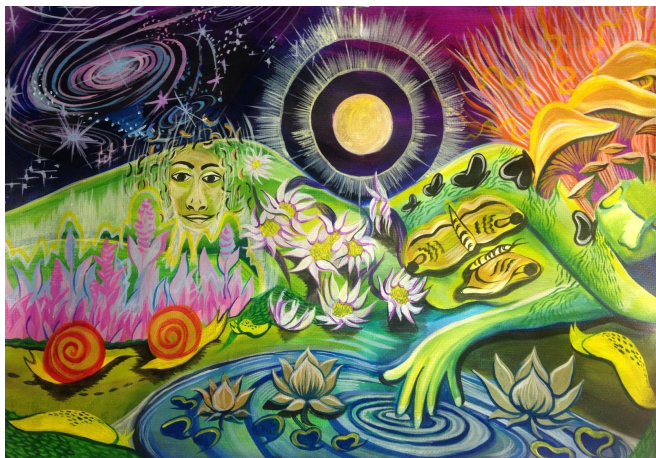

Megan Allred Weirich

mallredweirich.wordpress.com

mallredweirich@gmail.com

510.457.5568

IG: @allredy_lucky_

Mt. Tam Spirit Realm

Acrylic Paint on Paper

11" x 14"

$175

Prints available(inquire within)

The sleeping lady is an iconic piece of the landscape. This painting was inspired by a young dancer from San Jose who died of cancer.